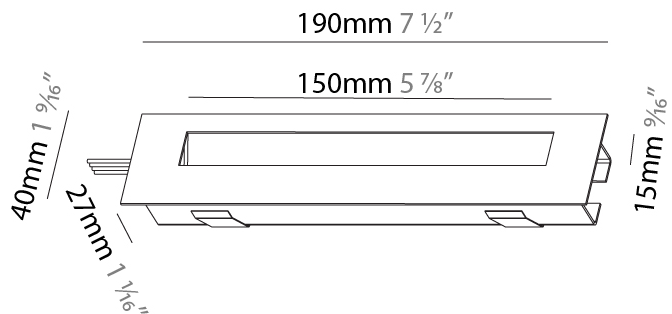

GENERAL

Series: Delight
Subseries: Delight String Step Wide
Brand: Prolicht
Division: Architectural
Mounting Type: Recessed
Mounting Location: Wall
Subcategory: Step Light

PHYSICAL

Shape: Rectangle
Length (mm): 190
Length (in): 7 1/2
Height (mm): 40
Depth (mm): 27
Height (in): 1 9/16
Depth (in): 1 1/16
Ceiling Thickness (mm): 10 / 12 / 15
Ceiling Thickness (in): 3/8 or 1/2 or 9/16
Min. Recessing Depth (mm): 30
Min. Recessing Depth (in): 1 3/16
Light Distribution: Asymmetric
Weight (kg): 0.208
Weight (lbs): .4576
Fixture Finish: SSR / BKV / CWI / CRY / HAB / UFT / ITA / RUA / FTG / MYG / LOD / PUS / FRO / FUP / KIA / POP / BLS / SPG / MEY / GOH / GUM / CHC / COM / ABZ / JAG / OBR / MOS / ROR
Fixture Material: Aluminum
Cut-out Measurements: 140mm / 5 1/2" x 34mm / 1 5/16"

ELECTRICAL

Lamp Type: LED (Zhaga Standard)
Input Wattage (W): 2.2
Total Output Wattage (W): 2
Dimming: 0-10V Dimming / Phase Dimming (120Vac Only)
Driver Included: No
Driver Location: Remote
Driver Type: Constant Voltage - 120 / 277Vac
Driver Class: Class 2
Input Voltage (V): 120 - 277
Output Voltage (V): 24

LED

Number of LEDs: 1
Color Temperature (°K): 3000 / 3500 / 5000
Max. Delivered Lumen (lm): 60
CRI: >80 CRI
Lamp Life (hrs): 50000

OPTICAL

RATINGS AND CERTIFICATIONS

Certified By: Certified for North American Standards
IP rating: IP20