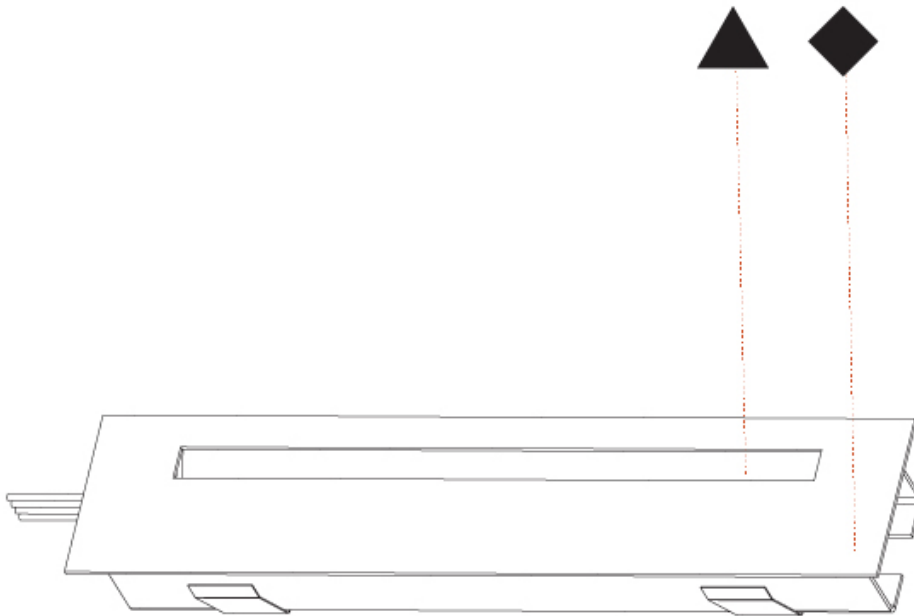

DELIGHT STRING STEP RECESSED

A35700-

PROJECT _____

TYPE _____

SPECIFIER _____

QUANTITY _____

DATE _____

A