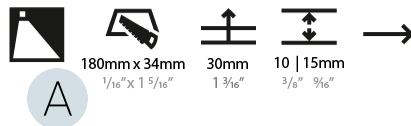

PROJECT	
TYPE	
SPECIFIER	
QUANTITY	
DATE	

DELIGHT STRING STEP RECESSED

A35700-

base number	LED Color Temp	Finishes (Diamond)	Finishes (Triangle)
	30/35/50		

- To build a product code in our configurator select the specify button on the base model # product page
- To build a manual product code on this datasheet choose from the options listed below in blue font and add the suffix to the base model #

GENERAL

Series: Delight
Subseries: Delight String Step
Brand: Prolicht
Division: Architectural
Mounting Type: Recessed
Mounting Location: Wall
Subcategory: Step Light

PHYSICAL

Shape: Rectangle
Length (mm): 190
Length (in): 7 1/2
Height (mm): 40
Depth (mm): 27
Height (in): 1 9/16
Depth (in): 1 1/16
Ceiling Thickness (mm): 10 / 12 / 15
Ceiling Thickness (in): 3/8 or 1/2 or 9/16
Min. Recessing Depth (mm): 30
Min. Recessing Depth (in): 1 3/16
Light Distribution: Asymmetric
Weight (kg): 0.208
Weight (lbs): 0.4576
Fixture Finish: SSR / BKV / CWI / CRY / HAB / UFT / ITA / RUA / FTG / MYG / LOD / PUS / FRO / FUP / KIA / POP / BLS / SPG / MEY / GOH / GUM / CHC / COM / ABZ / JAG / OBR / MOS / ROR
Fixture Material: Aluminum
Cut-out Measurements: 140mm / 5 1/2" x 34mm / 1 5/16"

LED

Number of LEDs: 1
Color Temperature (°K): 3000 / 3500 / 5000
Max. Delivered Lumen (lm): 60
CRI: >80 CRI
Lamp Life (hrs): 50000

OPTICAL

RATINGS AND CERTIFICATIONS

Certified By: Certified for North American Standards
IP rating: IP20